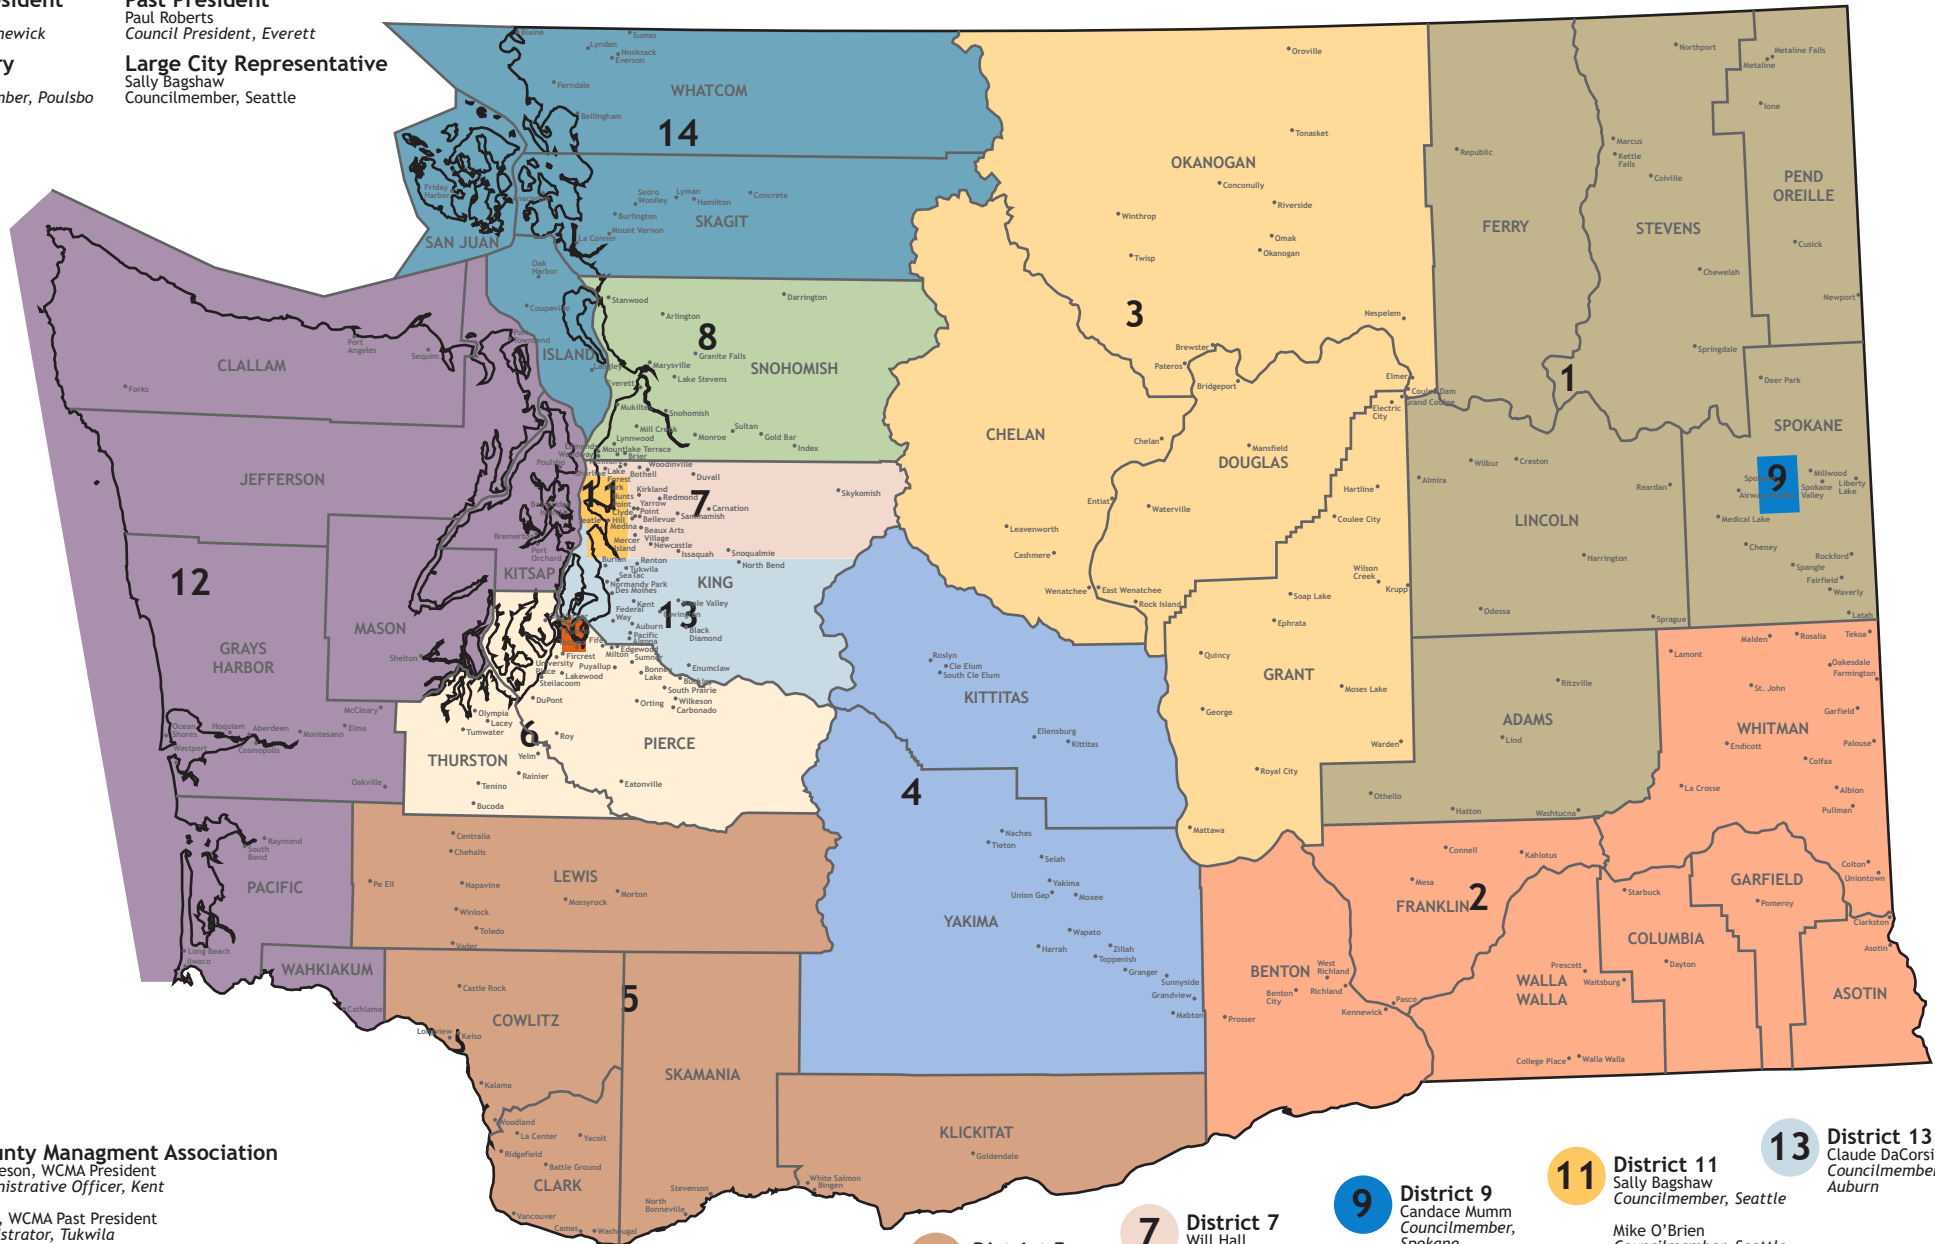

ASSOCIATION OF WASHINGTON CITIES Board of Directors Districts

President
Pat Johnson
Mayor, Buckley

Immediate Past President
Jim Restucci
Councilmember, Sunnyside

Vice President
Don Britain
Mayor, Kennewick

Past President
Paul Roberts
Council President, Everett

Secretary
Ed Stern
Councilmember, Poulsbo

Large City Representative
Sally Bagshaw
Councilmember, Seattle

City/County Management Association
Derek Matheson, WCMA President
Chief Administrative Officer, Kent

David Cline, WCMA Past President
City Administrator, Tukwila

At-Large (Western) #1
Kent Keel
Mayor, University Place

At-Large (Eastern) #3
Carmen Mendez
Councilmember, Yakima

At-Large (Western) #2
Jerry Phillips
Mayor, Long Beach

At-Large (Eastern) #4
Dorothy Knauss
Mayor, Chewelah

Note: The At-large 1 & 2 positions are cities and towns west of the cascade mountains and At-large 3 & 4 positions are cities and towns east of the cascade mountains.