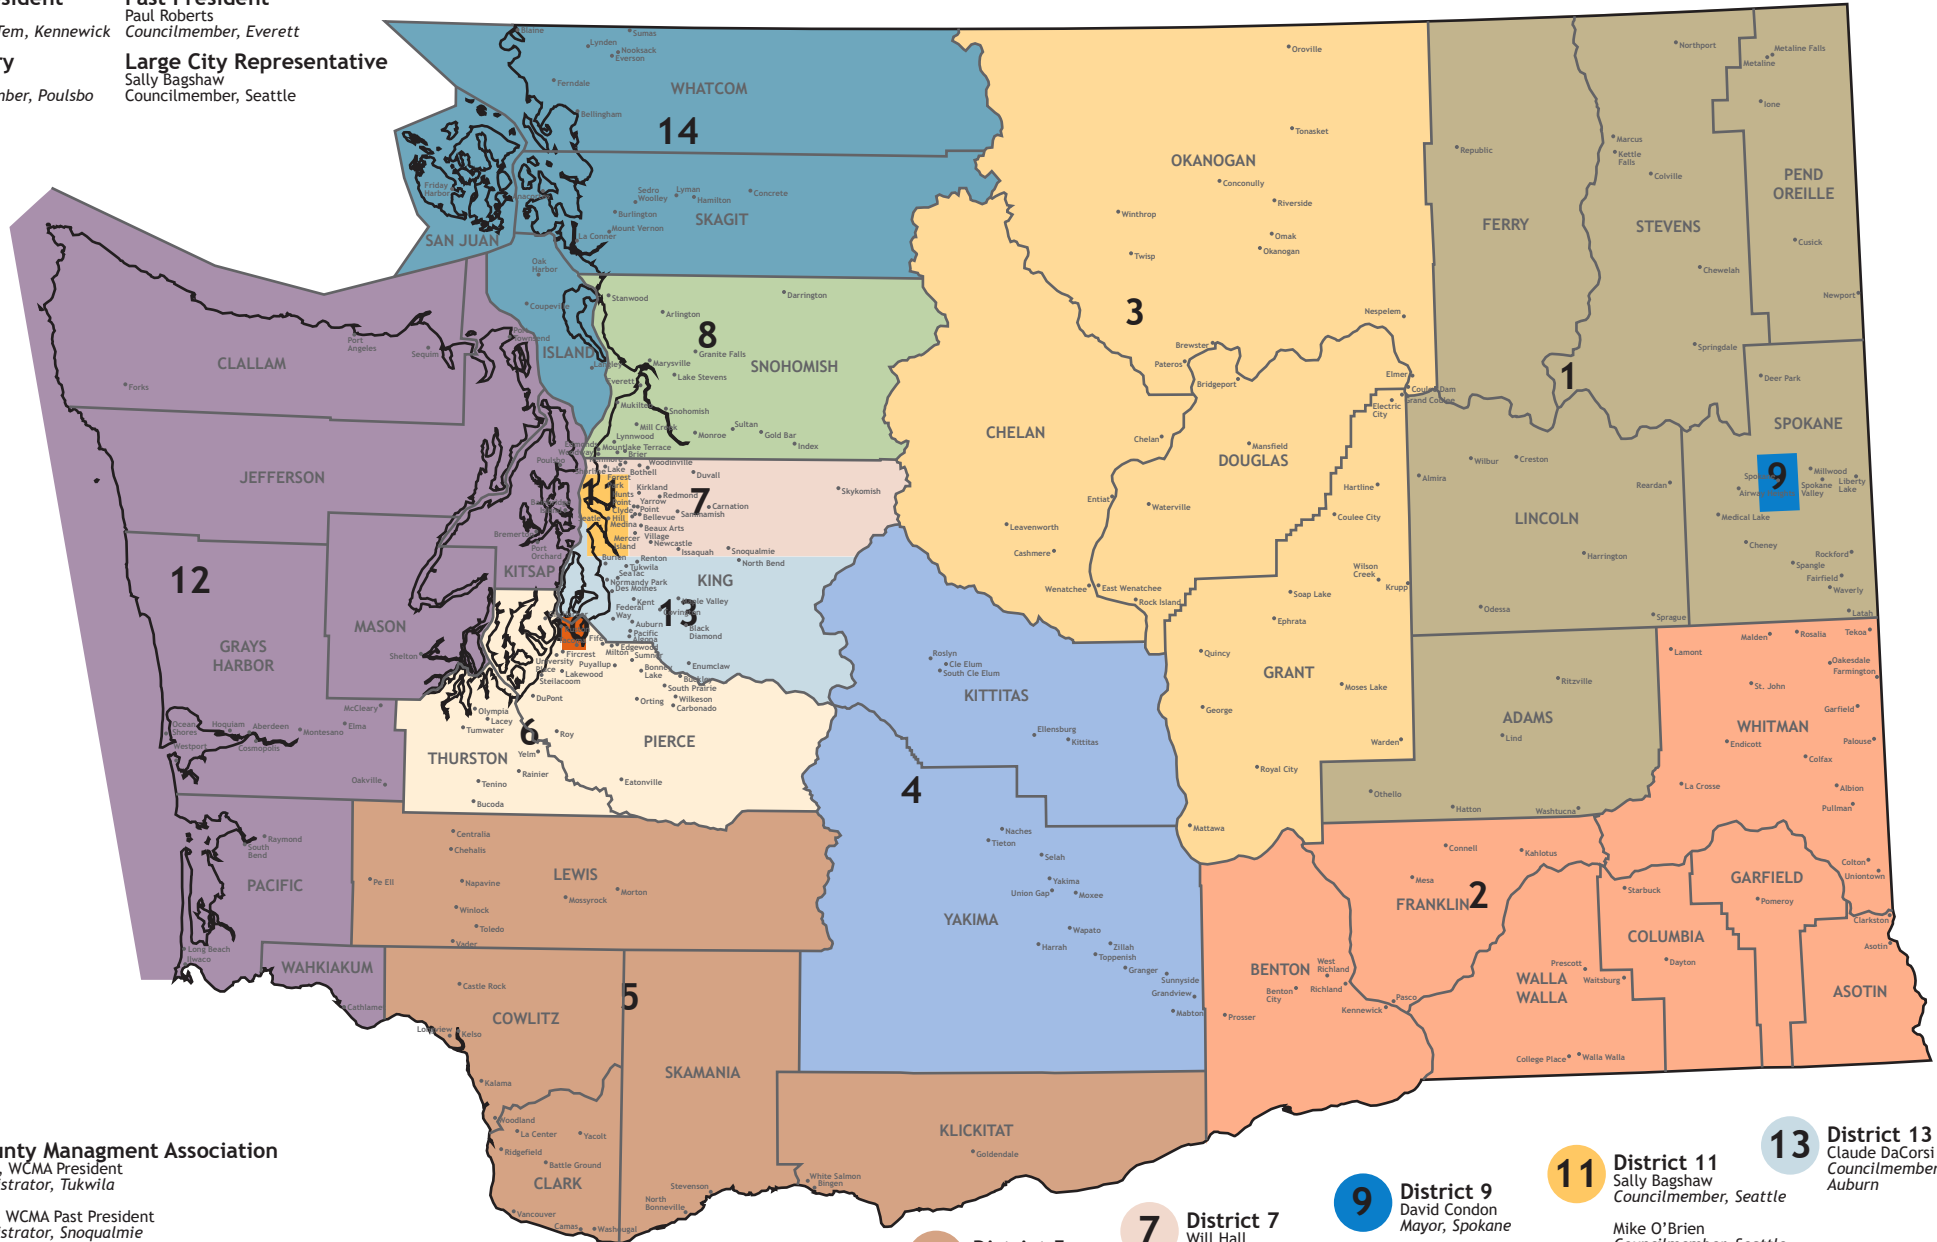

ASSOCIATION OF WASHINGTON CITIES Board of Directors Districts

President
Pat Johnson
Mayor, Buckley

Immediate Past President
Jim Restucci
Mayor, Sunnyside

Vice President
Don Britain
Mayor Pro Tem, Kennewick

Past President
Paul Roberts
Councilmember, Everett

Secretary
Ed Stern
Councilmember, Poulsbo

Large City Representative
Sally Bagshaw
Councilmember, Seattle

City/County Management Association
David Cline, WCMA President
City Administrator, Tukwila

Bob Larson, WCMA Past President
City Administrator, Snoqualmie

At-Large (Western) #1
Kent Keel
Mayor Pro Tem, University Place

At-Large (Eastern) #3
Carmen Mendez
Assistant Mayor, Yakima

At-Large (Western) #2
Jerry Phillips
Mayor, Long Beach

At-Large (Eastern) #4
Dorothy Knauss
Mayor, Chewelah

1 District 1
Micki Harnois
Councilmember, Rockford

3 District 3
Soo Ing-Moody
Mayor, Twisp

5 District 5
Sean Guard
Mayor, Washougal

7 District 7
Will Hall
Councilmember, Shoreline

9 District 9
David Condon
Mayor, Spokane

11 District 11
Sally Bagshaw
Councilmember, Seattle
Mike O'Brien
Councilmember, Seattle

2 District 2
KC Kuykendall
Councilmember, Wauversburg

4 District 4
Mario Martinez
Mayor, Mabton

6 District 6
Cynthia Pratt
Deputy Mayor, Lacey

8 District 8
Jon Nehring
Mayor, Marysville

10 District 10
Ryan Mello
Deputy Mayor, Tacoma

12 District 12
Ed Stern
Councilmember, Poulsbo

13 District 13
Claude DaCorsi
Councilmember, Auburn

14 District 14
Beth Munns
Councilmember, Oak Harbor